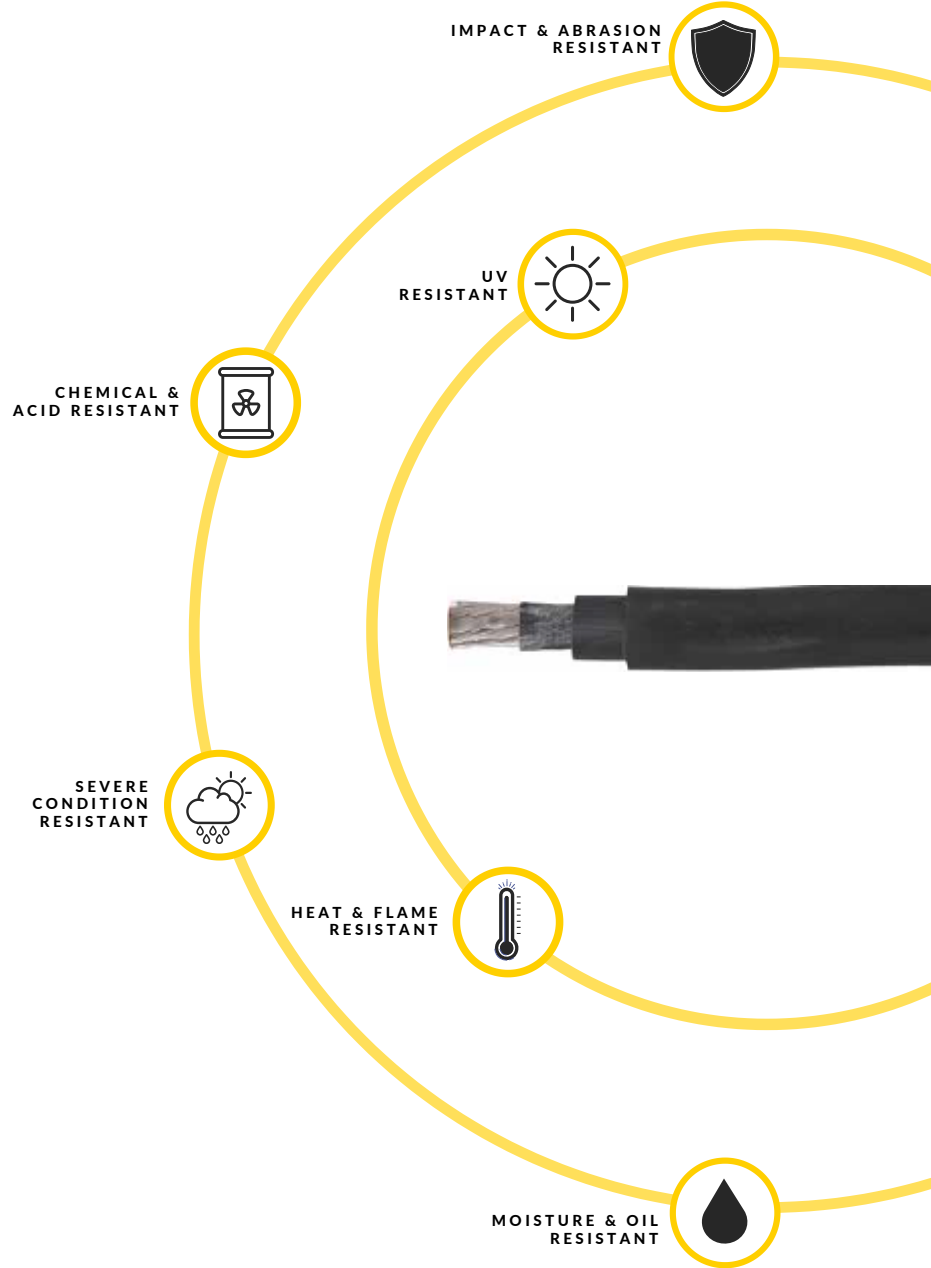

CABLE SPECIFICATIONS

TYPE DLO

TECHNICAL DATA

Temperature Rating: 90 °C

Voltage: 2000V

AWG: #8-250

Conductors: 1

APPLICATIONS

Portable Power Systems

Entertainment Industry

Communication & Audio

Temporary Power

FLORIDA
(866)825-8525
SALES@POWERASSEMBLIES.COM
POWERASSEMBLIES.COM

LAS VEGAS
(877)597-5787
SALES@POWERASSEMBLIES.COM
POWERASSEMBLIES.COM