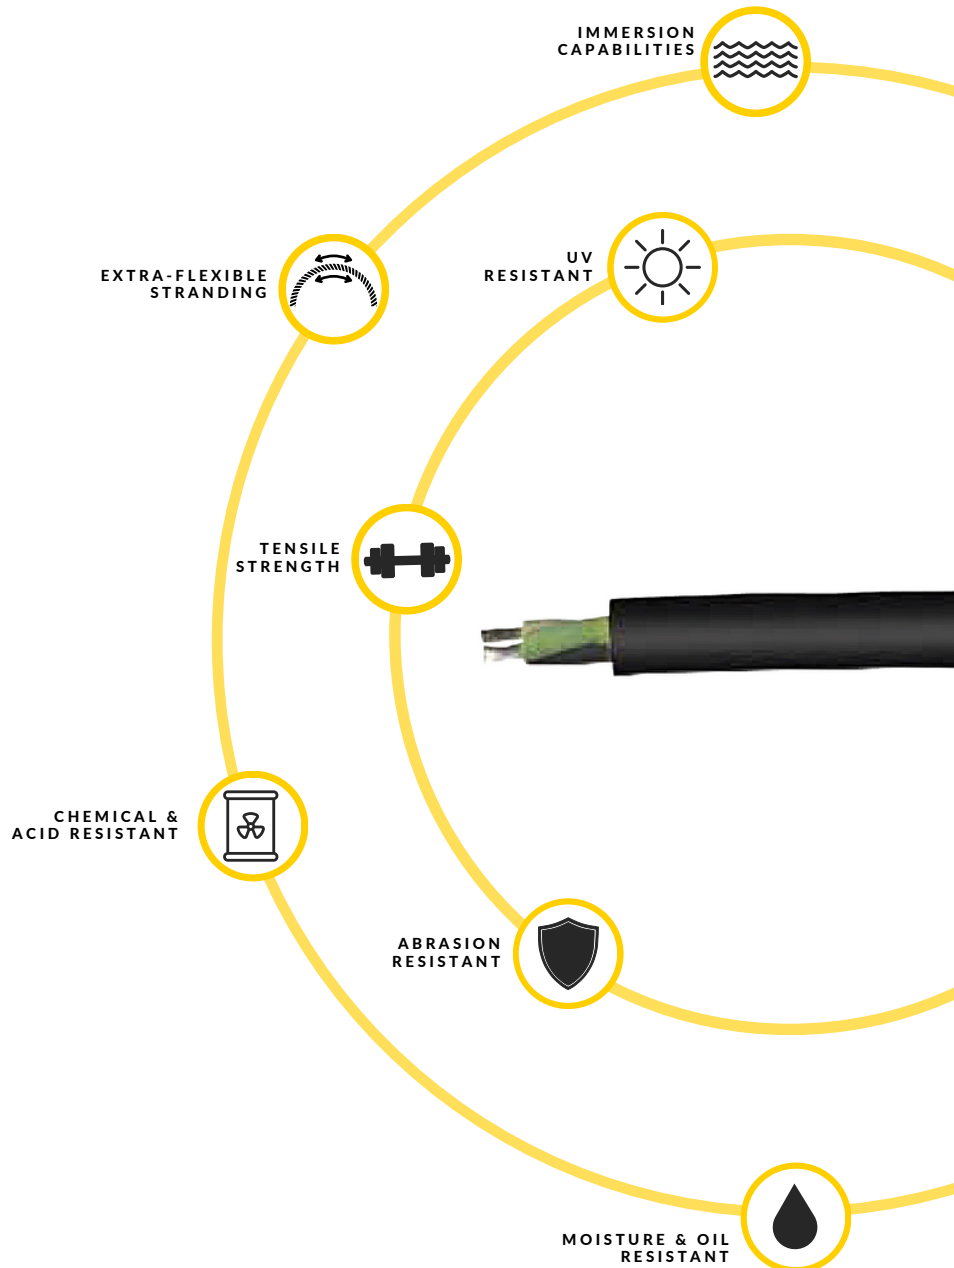

CABLE SPECIFICATIONS

SJOOW/SOOW

TECHNICAL DATA

Temperature Rating: 105 °C

Voltage: 600V

AWG: 10, 12, 14, 16, 18

Conductors: 2, 3, 4, 5

APPLICATIONS

Portable Tools & Equipment

Motor Leads

OEM/MRO Applications

Construction Site Power

Water Immersion Applications

FLORIDA
(866)825-8525
SALES@POWERASSEMBLIES.COM
POWERASSEMBLIES.COM

LAS VEGAS
(877)597-5787
SALES@POWERASSEMBLIES.COM
POWERASSEMBLIES.COM