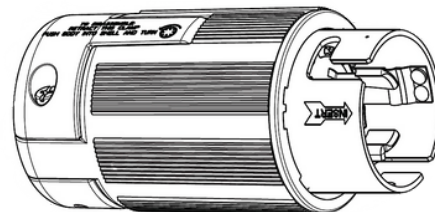

MATERIAL

Body: Glass-Filled Nylon
Blades: Brass Alloy
Contacts: Zinc Plated Brass Alloy
Ground Shunt: Phosphor Bronze
Cord Clamp: Modified Nylon