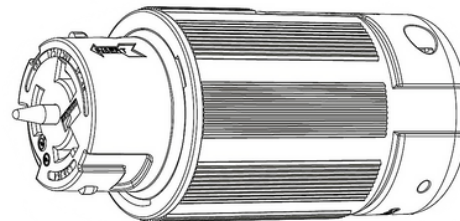

MATERIAL

Body: Glass-Filled Nylon
Blades: Brass Alloy
Contacts: Zinc Plated Brass Alloy
Ground Shunt: Phosphor Bronze
Cord Clamp: Modified Nylon