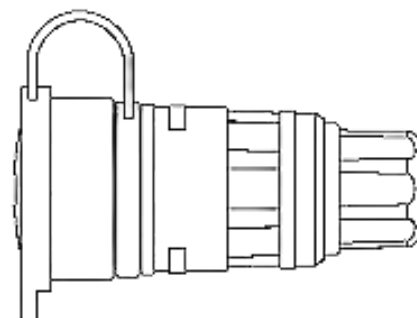

WEATHER
RESISTANT

INDUSTRIAL
GRADE

IMPACT
RESISTANT

CORROSION
RESISTANT

WATERTIGHT

TECHNICAL DATA

Type: Straight Blade
AWG: #16-#10
Current: 15A, 20A, 30A/Contact
Voltage Rating: 120/208V
Poles: 4P5W
Max Temperature Rating: 60°C

MATERIAL

Contacts: Nickel-Plated Brass
Body Interior: Nylon
Body: EPTR Rubber
Strain Relief: Nylon

FLORIDA
(866)825-8525
SALES@POWERASSEMBLIES.COM
POWERASSEMBLIES.COM

LAS VEGAS
(877)597-5787
SALES@POWERASSEMBLIES.COM
POWERASSEMBLIES.COM