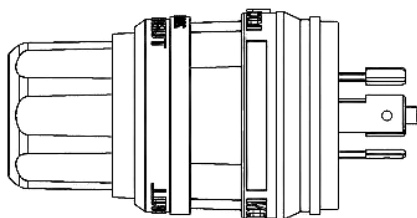

WEATHER
RESISTANT

INDUSTRIAL
GRADE

IMPACT
RESISTANT

CORROSION
RESISTANT

WATERTIGHT

TECHNICAL DATA

Type: Straight Blade
AWG: #16-#10
Current: 15A, 20A, 30A/Contact
Voltage Rating: 120/208V
Poles: 4P5W
Max Temperature Rating: 60°C

MATERIAL

Contacts: Nickel-Plated Brass
Body Interior: Nylon
Body: EPTR Rubber
Strain Relief: Nylon

FLORIDA
(866)825-8525
SALES@POWERASSEMBLIES.COM
POWERASSEMBLIES.COM

LAS VEGAS
(877)597-5787
SALES@POWERASSEMBLIES.COM
POWERASSEMBLIES.COM