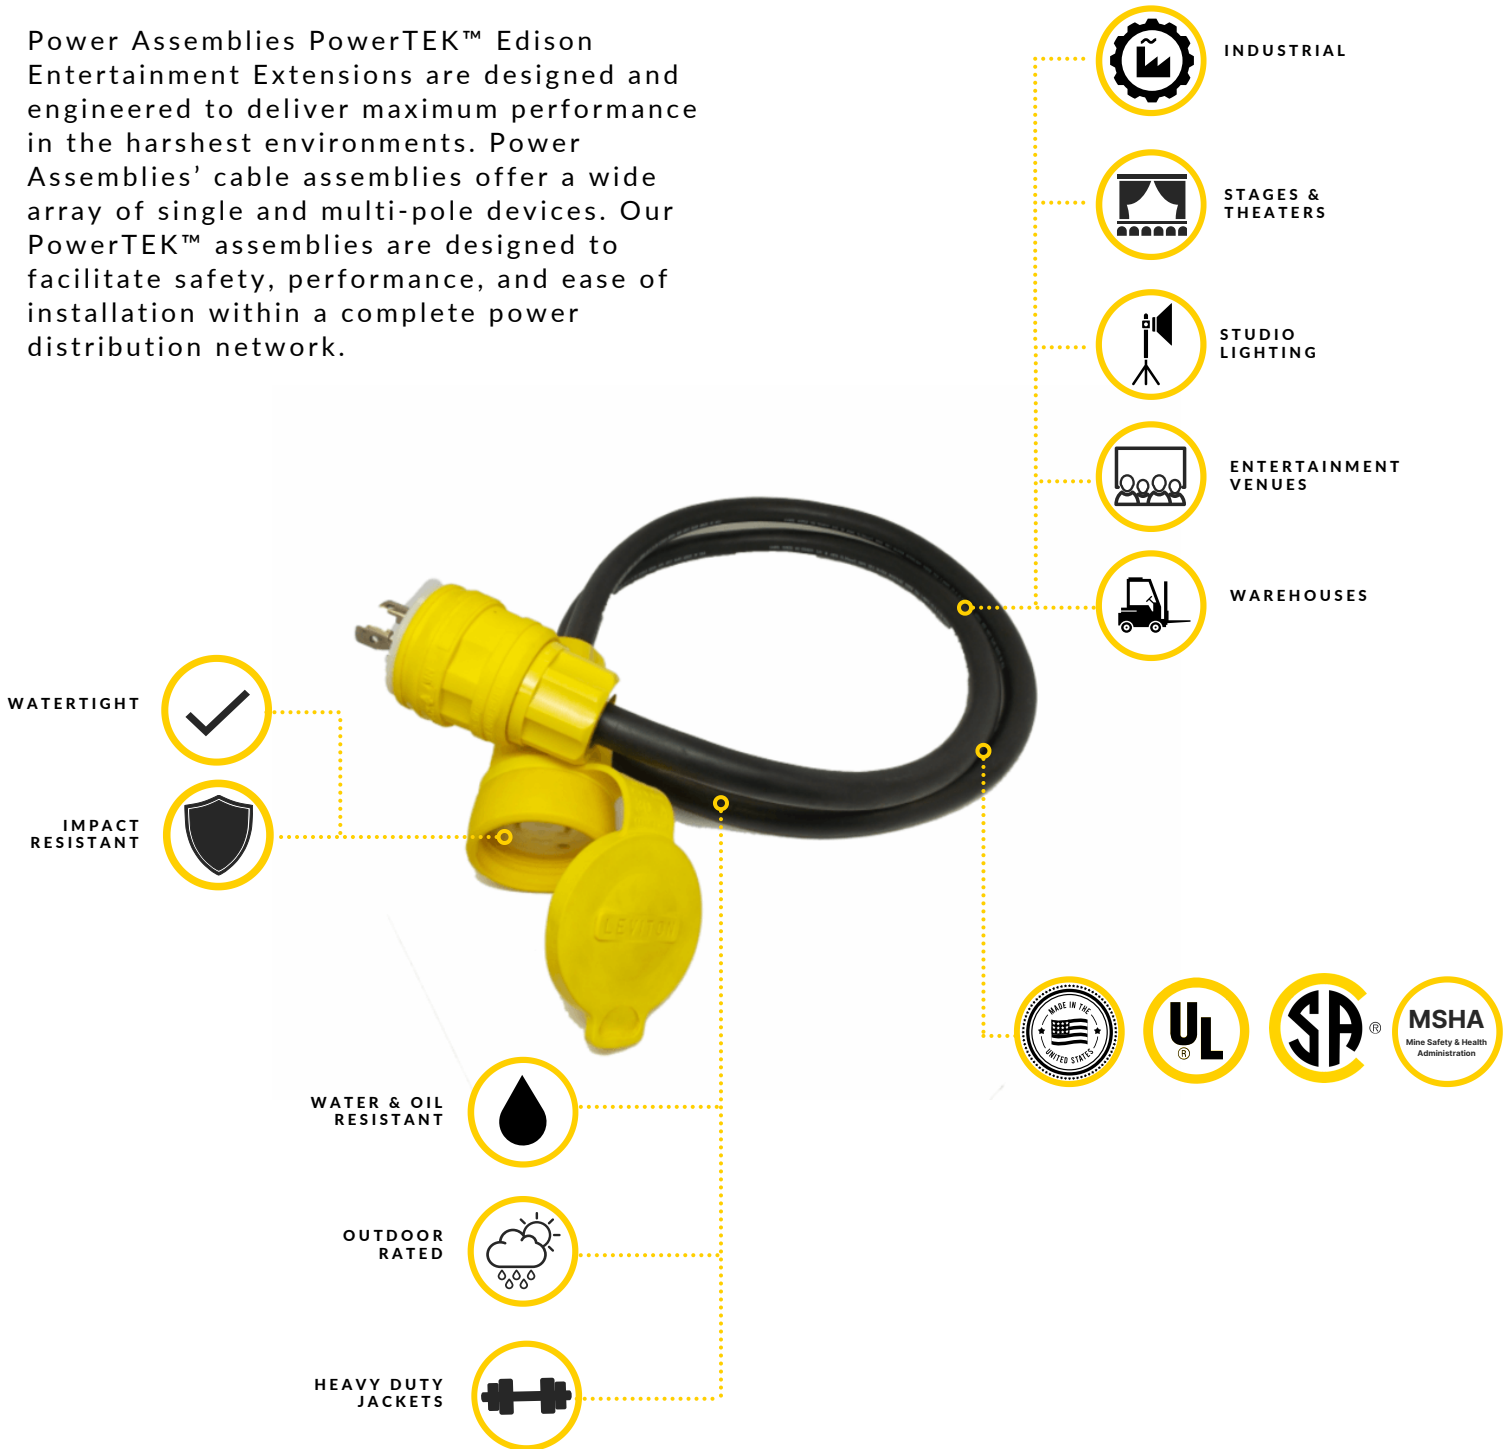

INNOVATIVE POWER SOLUTIONS

CABLE ASSEMBLIES

POWER DISTRIBUTION

CONTROLS

WWW.POWERASSEMBLIES.COM

• LAS VEGAS, NV • BEND, OR • POMPANO BEACH, FL •

WATERPROOF NEMA ASSEMBLIES

PRODUCT SPECIFICATIONS

OVERVIEW

Power Assemblies PowerTEK™ Edison Entertainment Extensions are designed and engineered to deliver maximum performance in the harshest environments. Power Assemblies' cable assemblies offer a wide array of single and multi-pole devices. Our PowerTEK™ assemblies are designed to facilitate safety, performance, and ease of installation within a complete power distribution network.